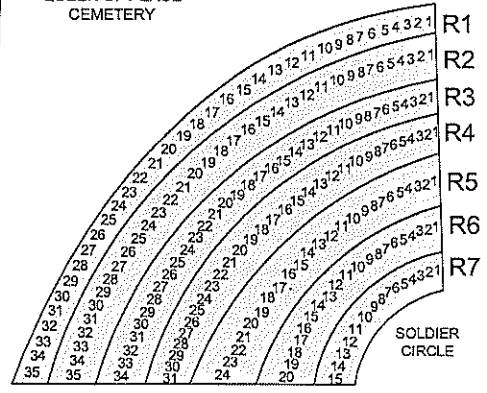

↑
QUEEN OF PEACE
CEMETERY

AURORA ST

6TH AVE

→
QUEEN OF PEACE
CEMETERY

• LOT MARKERS ARE BLAZE ORANGE AND ALWAYS FOUND ON THE GROUND IN THE NORTHEAST CORNER OF THE LOT

SCALE 1" = 80'

DATE: 5/4/11

↑
NORTH