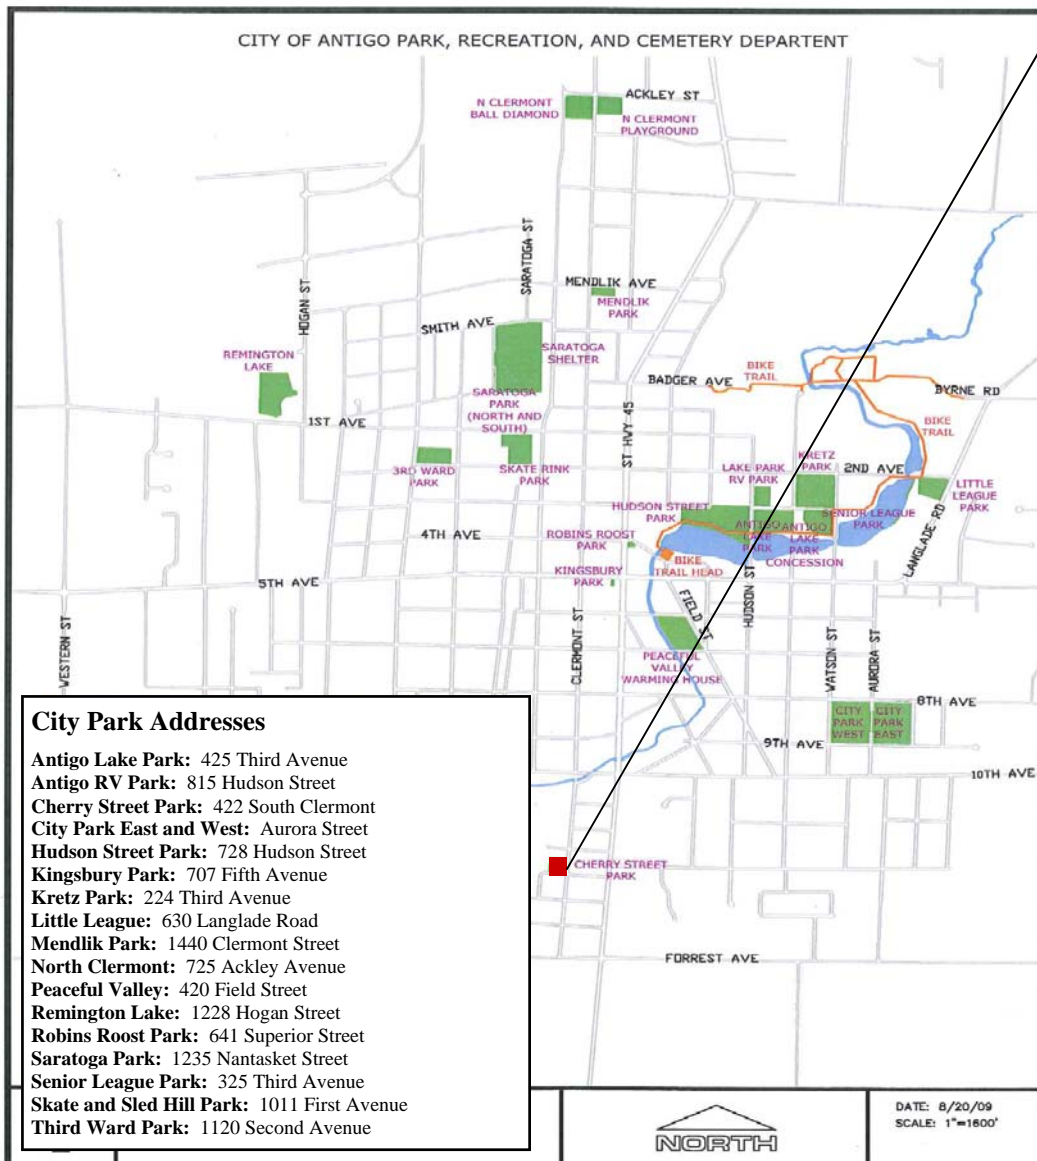

Cherry Street Park

422 South Clermont - Located on South Clermont and Cherry Street

- Acreage: 1 acre
- Leisure park
- Playground equipment (sand): 4 swings (2 baby and 2 child), 1 slide and 1 teeter-totter
- Backstop
- Wooden bench
- Open green space

Address: 422 South Clermont

Dates: Year-round

Hours: 7:30 am - Dusk

Vandalism: Individual(s) will be prosecuted and no longer have access to the park.

**Please report all acts of vandalism, access to the park after hours and littering to local law enforcement: