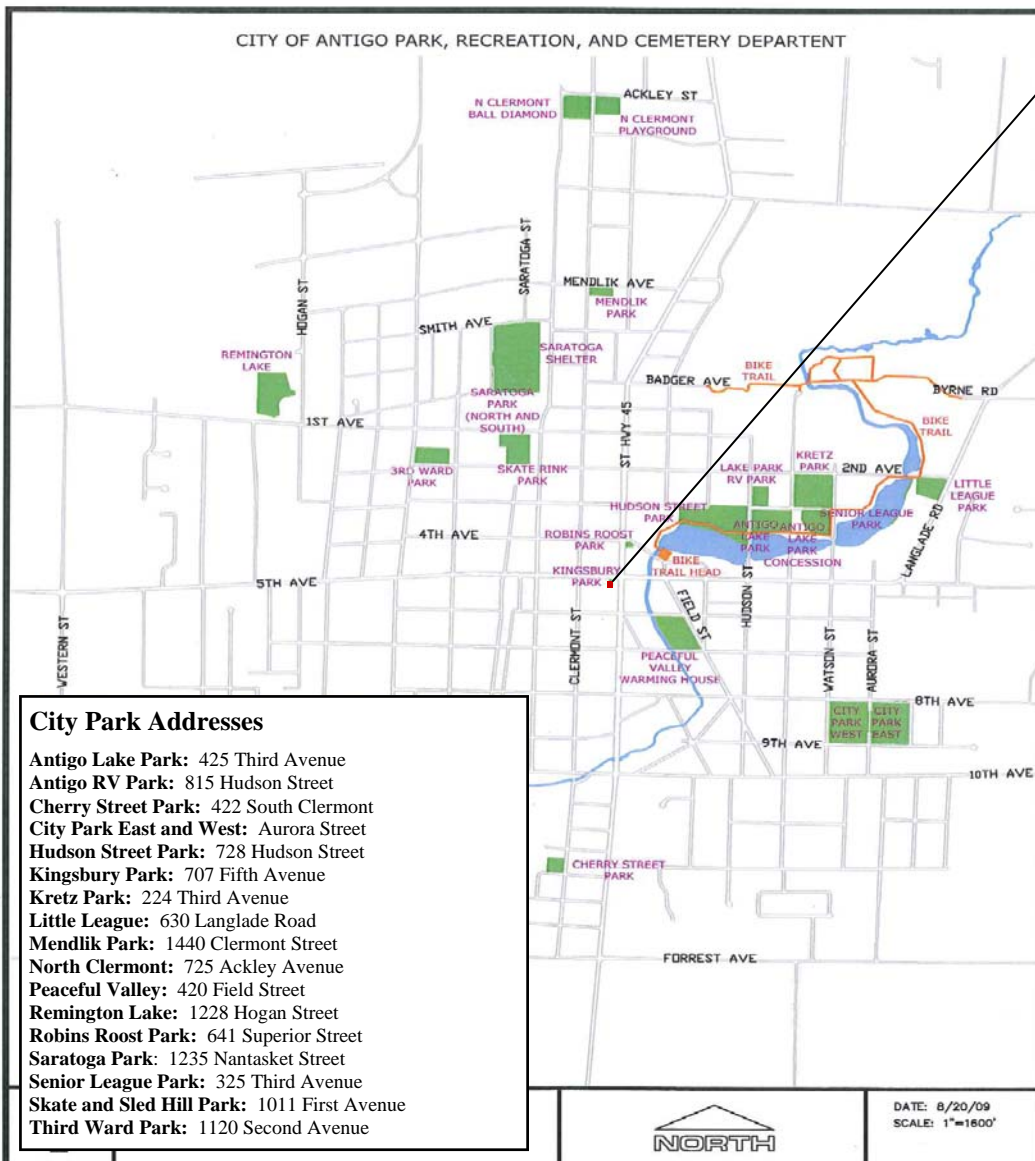

Kingsbury Park

707 Fifth Avenue

- Acreage:
- Leisure park located off of 5th Avenue in downtown Antigo
- Benches
- Green space

Address: 707 Fifth Avenue

Dates: Year-round

Park Hours: 7:30 am - Dusk

Vandalism: Individual(s) will be prosecuted and no longer have access to the park.

- Antigo Lake Park: 425 Third Avenue
- Antigo RV Park: 815 Hudson Street
- Cherry Street Park: 422 South Clermont
- City Park East and West: Aurora Street
- Hudson Street Park: 728 Hudson Street
- Kingsbury Park: 707 Fifth Avenue
- Kretz Park: 224 Third Avenue
- Little League: 630 Langlade Road
- Mendlik Park: 1440 Clermont Street
- North Clermont: 725 Ackley Avenue
- Peaceful Valley: 420 Field Street
- Remington Lake: 1228 Hogan Street
- Robins Roost Park: 641 Superior Street
- Saratoga Park: 1235 Nantasket Street
- Senior League Park: 325 Third Avenue
- Skate and Sled Hill Park: 1011 First Avenue
- Third Ward Park: 1120 Second Avenue

DATE: 8/20/09
SCALE: 1"=1600'