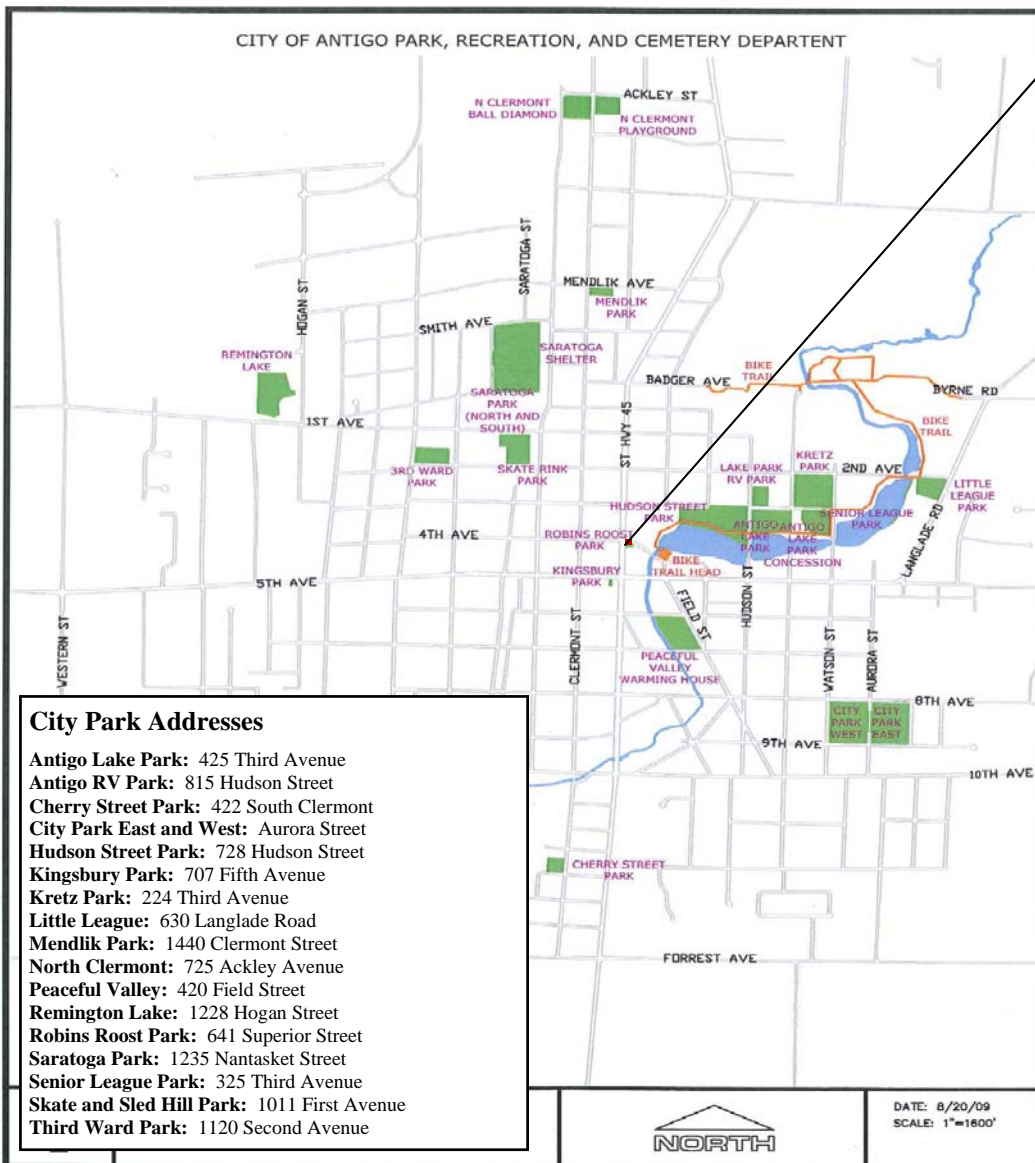

Robin's Roost

641 Superior Street

- Acreage:
- Leisure park
- Shaded rest area
- Benches
- Water fountain

Address: 641 Superior Street

Dates: Spring, Summer, Fall

Park Hours: 7:30 am - Dusk

Vandalism: Individual(s) will be prosecuted and no longer have access to the park.

**Please report all acts of vandalism, access to the park after hours and littering to local law enforcement:

Non-emergency Police Number:

715.627.6411

Please do your part to keep our parks clean.