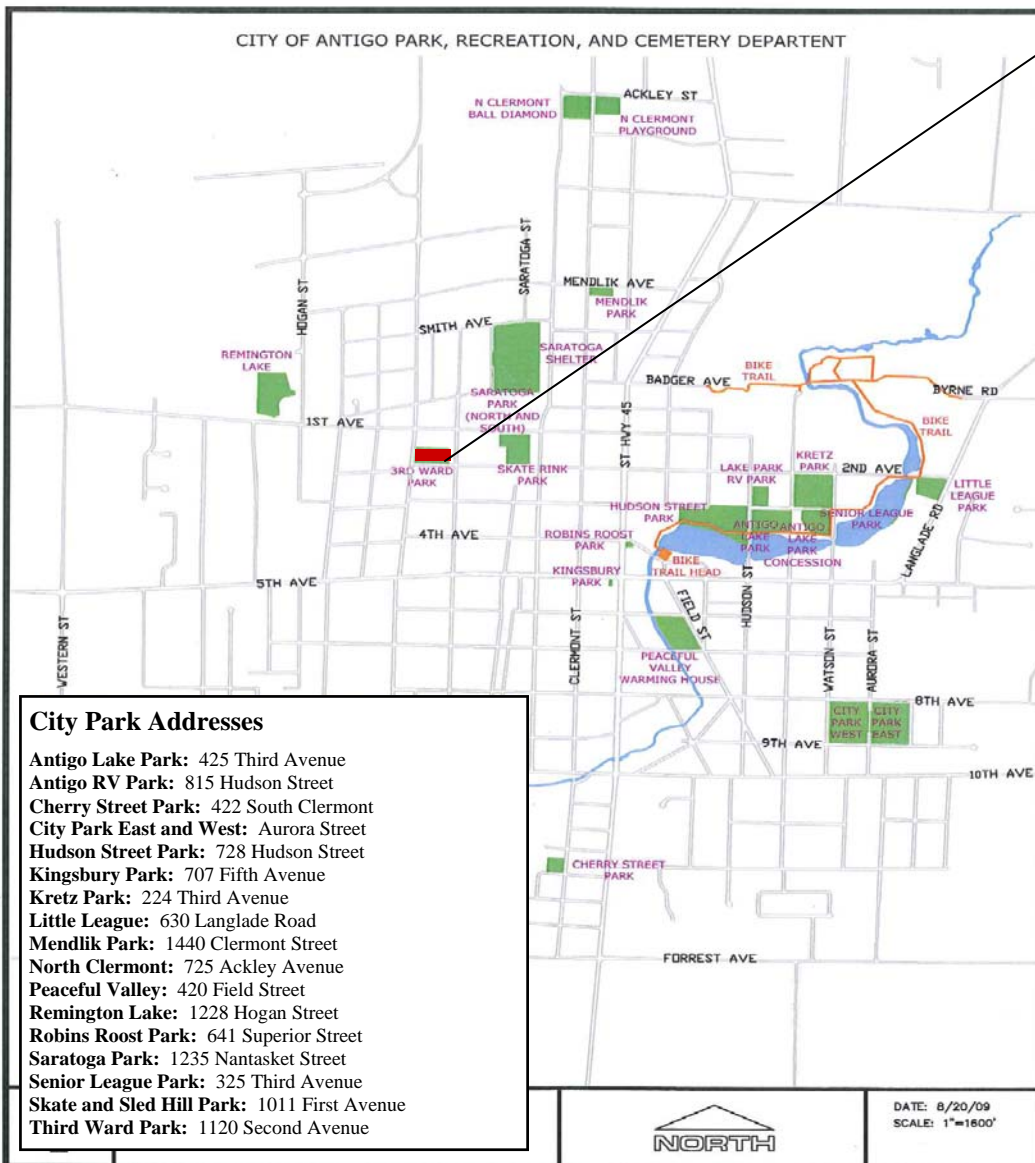

Third Ward Park

1120 Second Avenue, between Deleglise Street and Second Avenue

- Acreage:
- Leisure park
- Playground equipment (wood chipped): 1 swing set with 4 swings, 5 slides, 3 climbing poles all in a large area
- Backstop
- Wooden bench
- Open green space - Ice rink in the winter months

Address: 1120 Second Avenue

Dates: Year-round (based on weather conditions)

- Ice rink in the winter

Hours: 7:30 am - Dusk

Vandalism: Individual(s) will be prosecuted and no longer have access to the park.

**Please report all acts of vandalism, access to the park after hours and littering to local law enforcement:

Non-emergency Police Number:

715.627.6411

Please do your part to keep our parks clean.