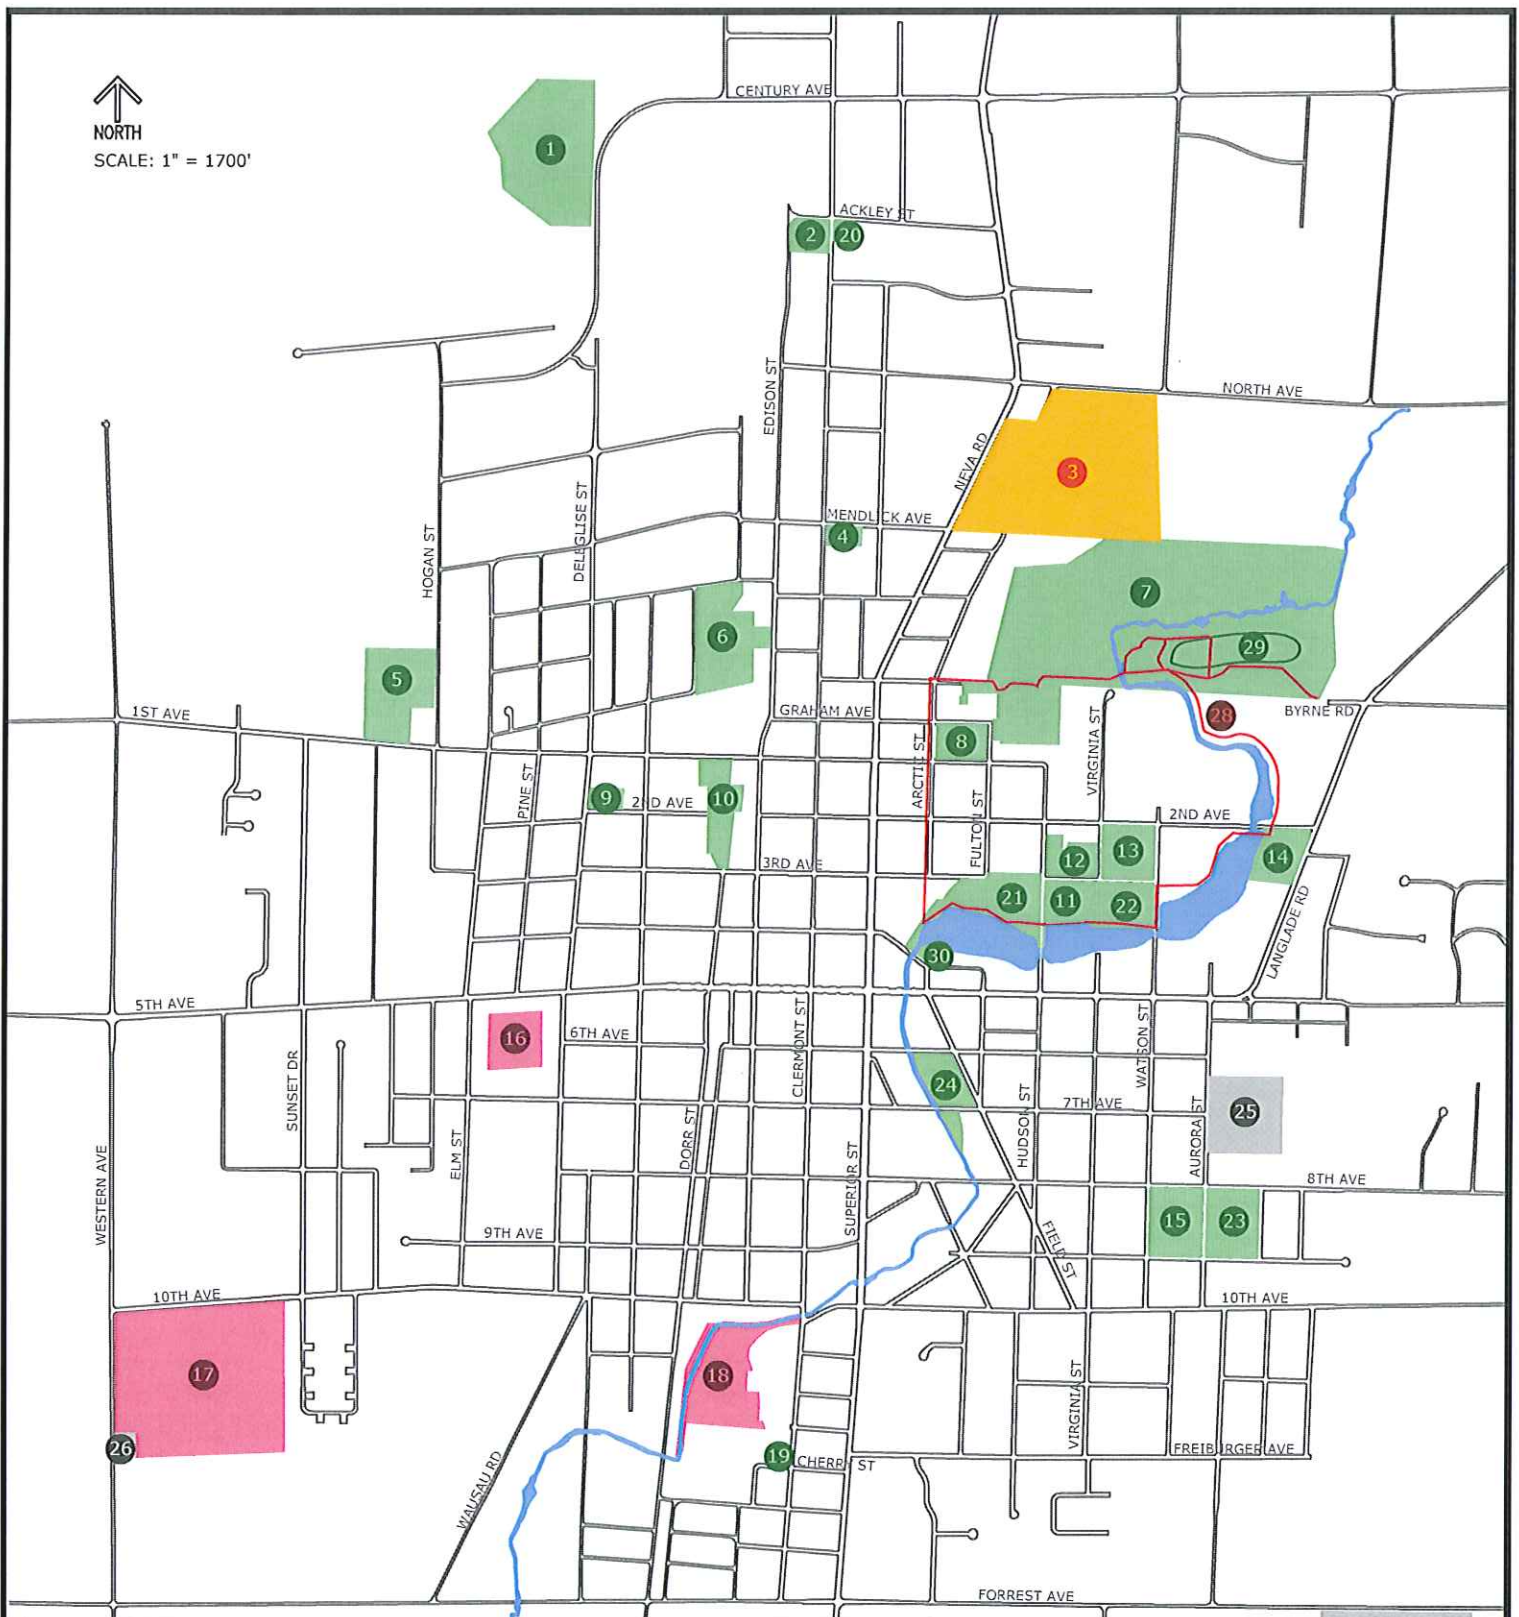

NORTH

SCALE: 1" = 1700'

### PARK & RECREATION AREAS

- 1 - Recreation Land
- 2 - North Clermont Ball Diamond
- 3 - County Fairgrounds
- 4 - Mendlik Park
- 5 - Remington Lake
- 6 - Saratoga Park
- 7 - Northern Natural Area
- 8 - Water Tower Park
- 9 - Third Ward Park
- 10 - Skate Park
- 11 - Lake Park
- 12 - Antigo Lake RV Park and Campground
- 13 - Kretz Park
- 14 - Little League

### CEMETERIES

- 15 - City Park West
- 16 - Schofield Stadium
- 17 - Antigo HS Rec Fields
- 18 - Jaycee Park
- 19 - Cherry Street Park
- 20 - North Clermont Playground
- 21 - Hudson Park
- 22 - Senior League Ball Diamond
- 23 - City Park East
- 24 - Peaceful Valley
- 25 - Antigo
- 26 - Bohemia
- 27 - Elmwood