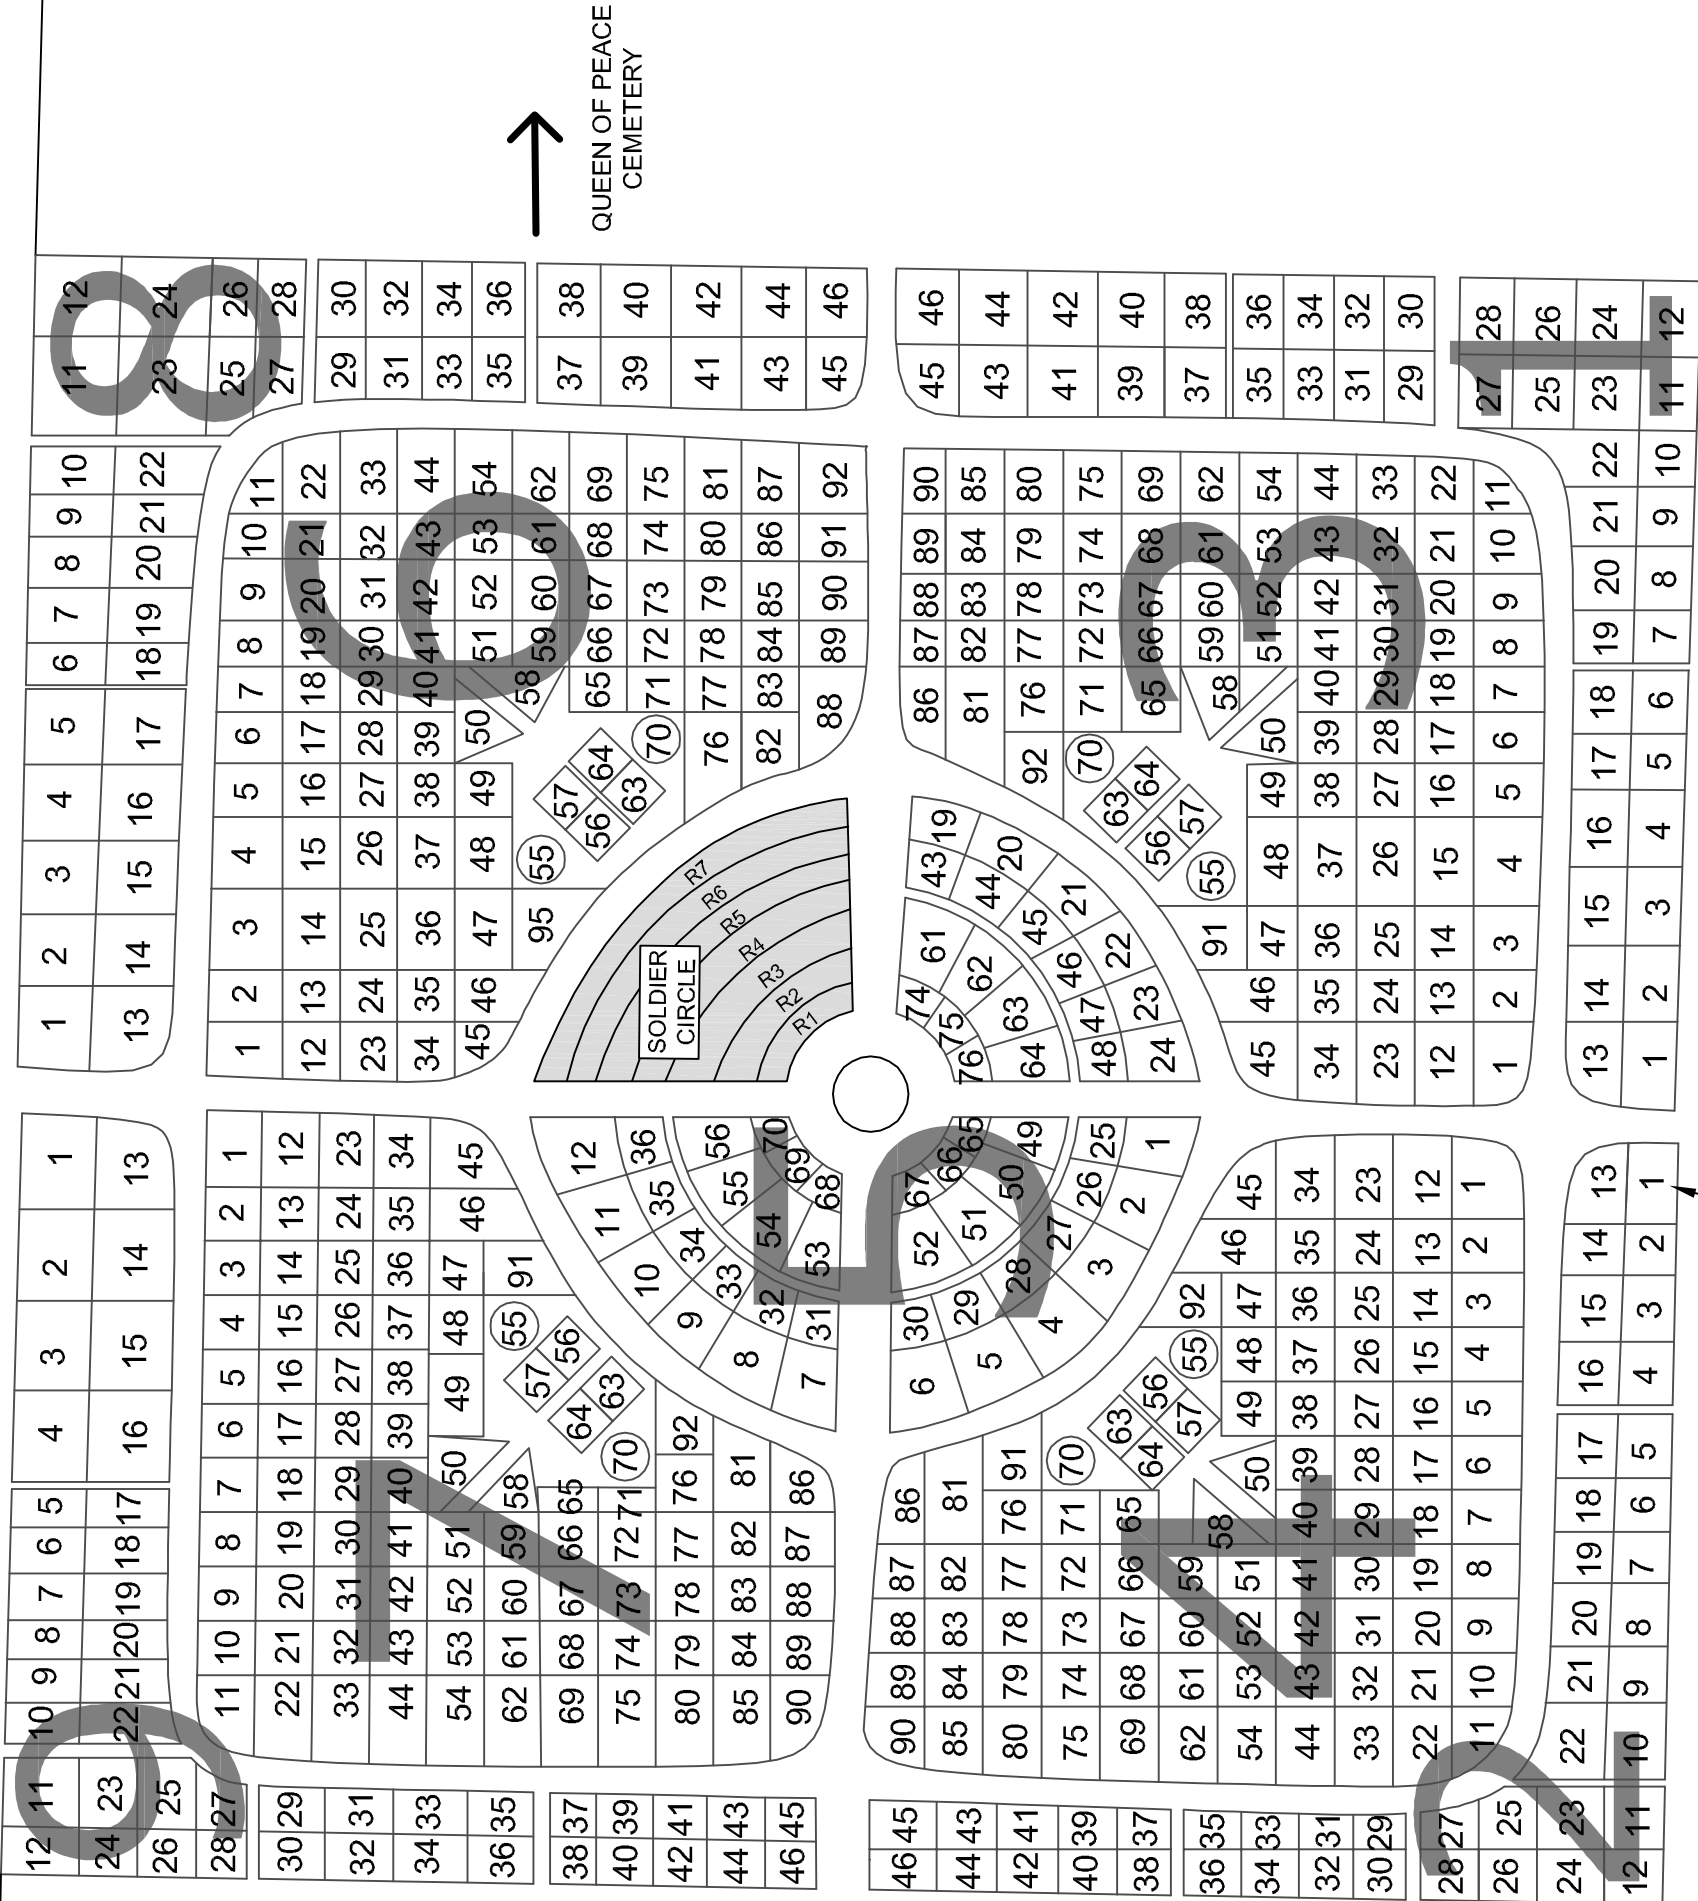

7TH AVE

AURORA ST

T MARKERS ARE BLAZE ORANGE AND  
 TAGS FOUND ON THE GROUND IN THE  
 NORTHEAST CORNER OF THE LOT