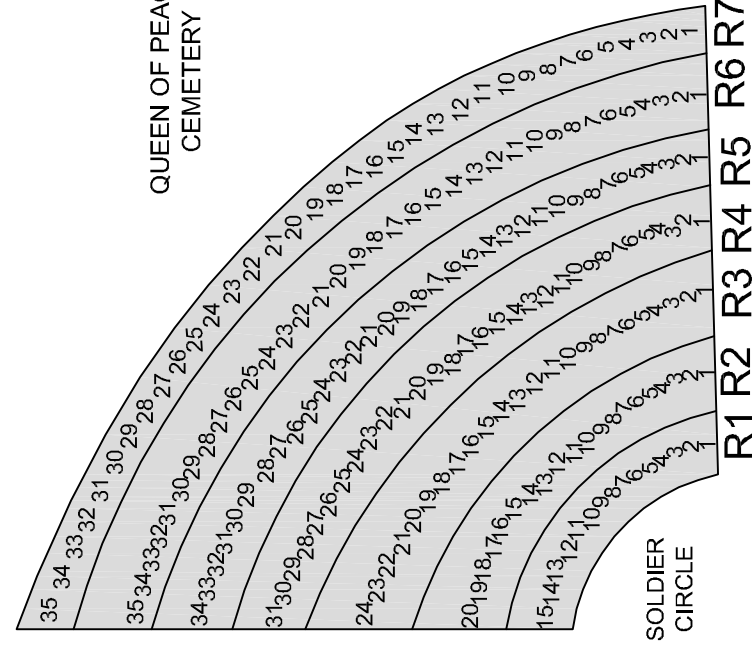

7TH AVE

AURORA ST

T MARKERS ARE BLAZE ORANGE AND  
 TAGS FOUND ON THE GROUND IN THE  
 NORTHEAST CORNER OF THE LOT