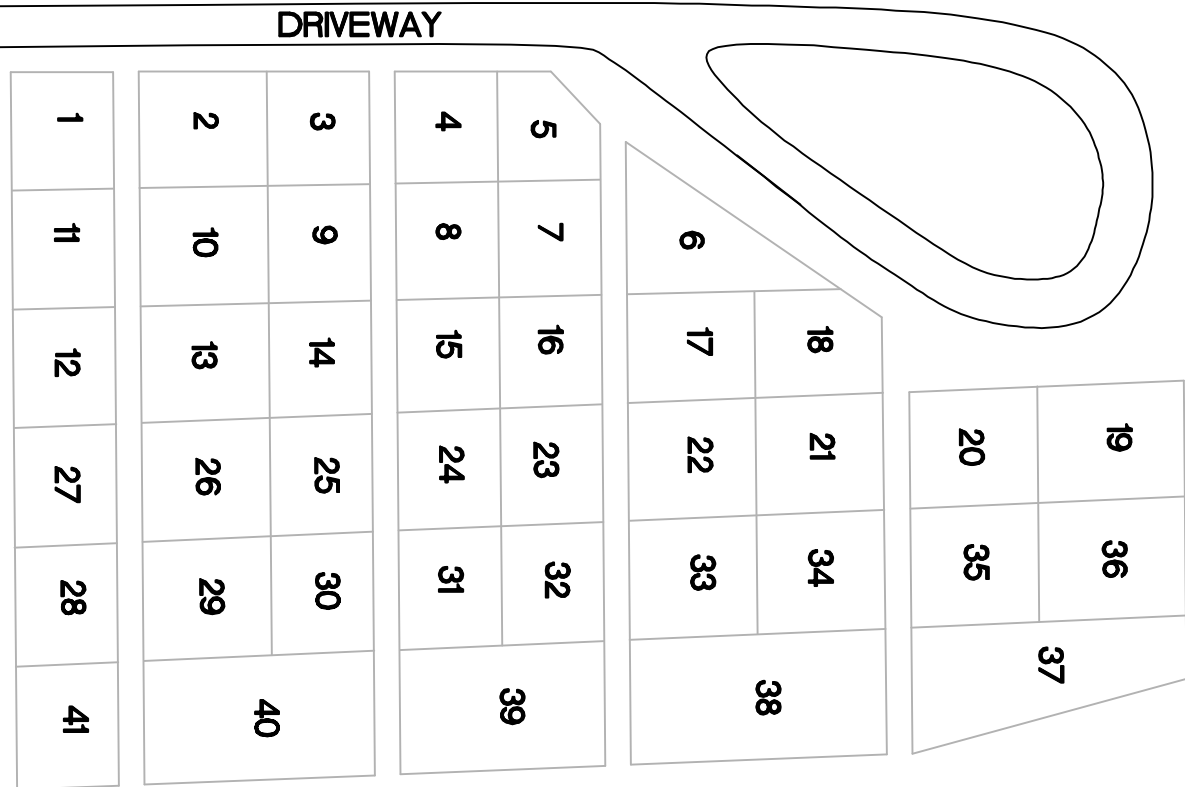

# BLOCK 1

# BLOCK 2

DRIVEWAY

WESTERN AVENUE

DATE: 1/12/11

BOHEMIAN NATIONAL  
CEMETERY