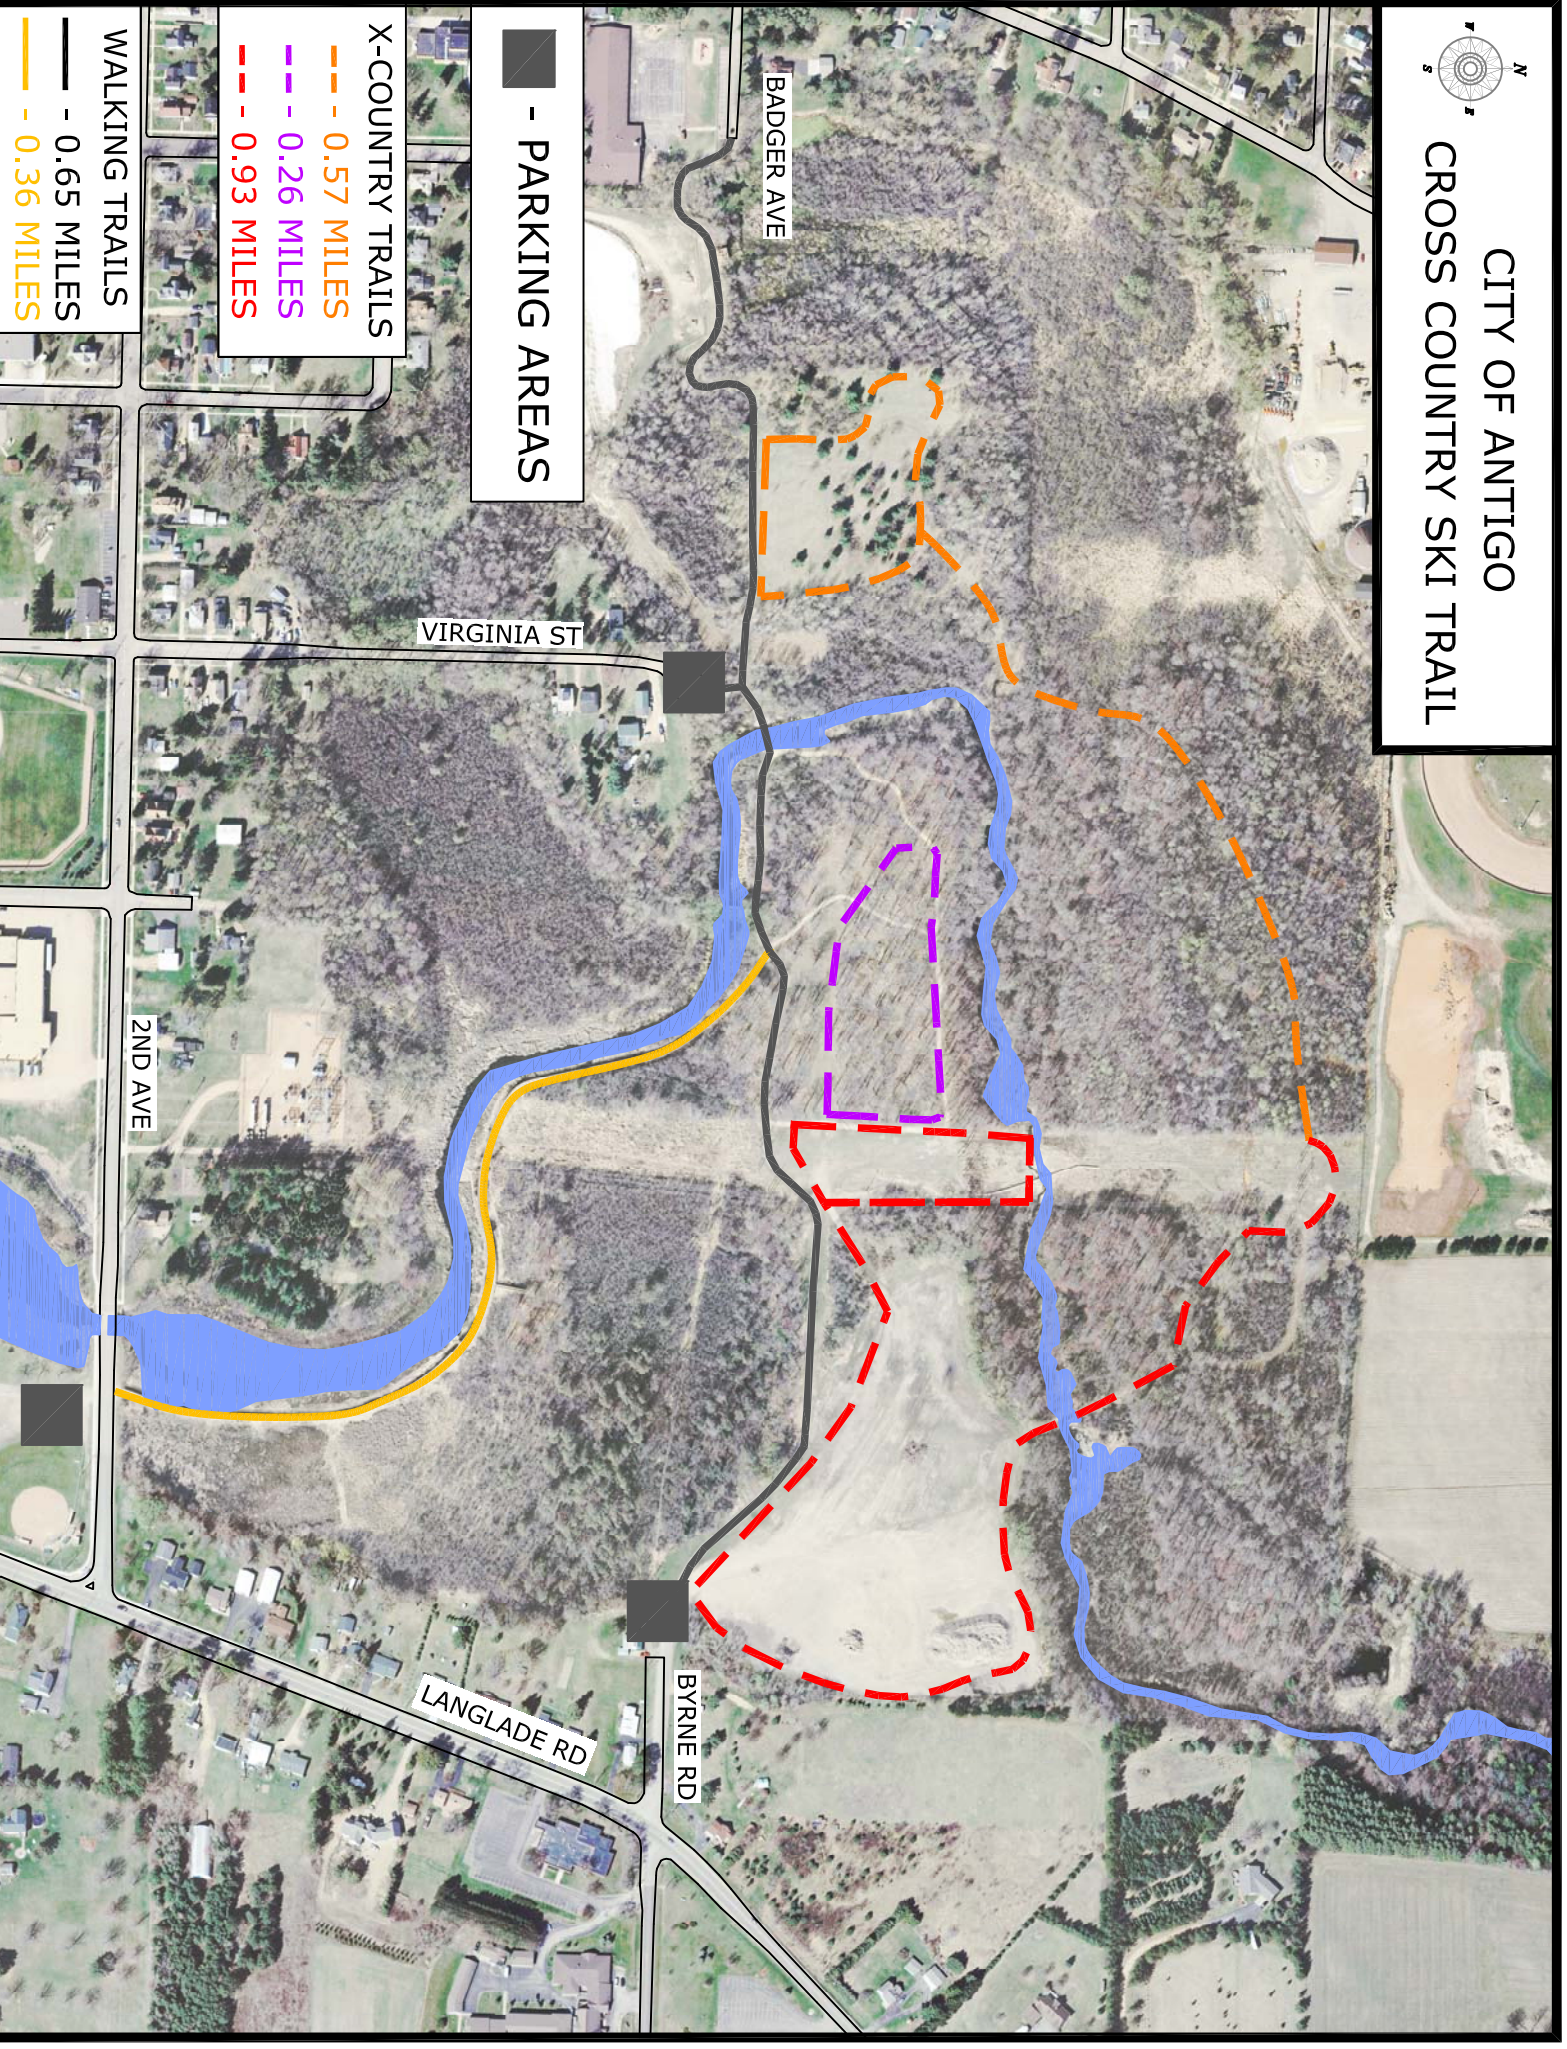

# CITY OF ANTIGO CROSS COUNTRY SKI TRAIL

- PARKING AREAS

X-COUNTRY TRAILS

- 0.57 MILES

- 0.26 MILES

- 0.93 MILES

WALKING TRAILS

- 0.65 MILES

- 0.36 MILES

BADGER AVE

VIRGINIA ST

2ND AVE

LANGLADE RD

BYRNE RD